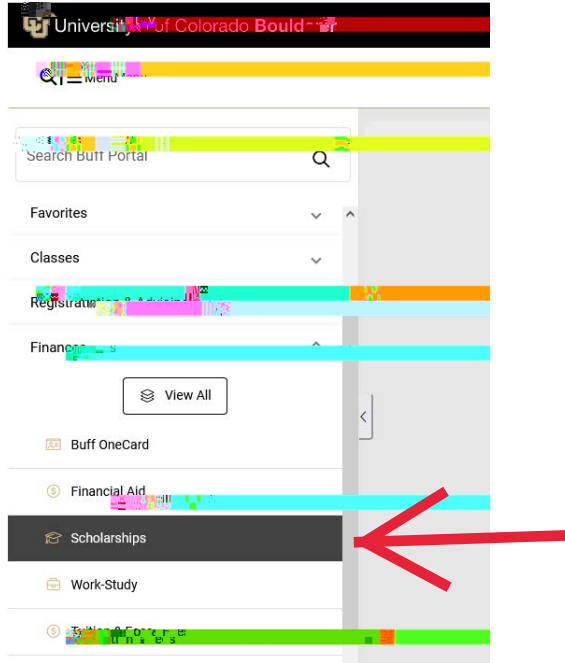

Step-by-Step Guide to the Scholarship Application for Continuing Students

Navigate to the [6 F K R O D U V K L S V F D U G in % f d i l 3 R U](#) or look below the Finances card group in the main menu.

G. You can find a link to the CU Boulder Scholarship Application below '**How Scholarships Work**' or the '**Find Scholarships**' section. The application will open in a new tab.